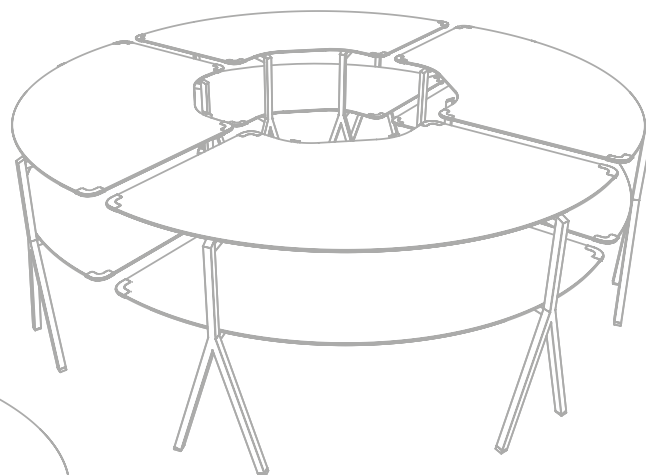

STORAGE AND TRANSIT

Modulite™ Storage Cart
76.6 x 30 x 78.3 in
194.5 x 76.2 x 199 cm
Item # MT-CART

ACTION ... GO ...

ENDLESS CONFIGURATIONS

L 170 in / 432 cm
W 96.4 in / 245 cm

97.8 in / 246.6 cm

L 208.10 in / 528.5 cm
W 50.4 in / 128.2 cm