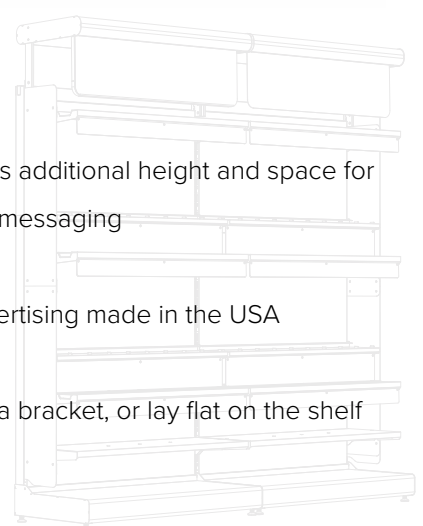

108" H
274.32 cm

48" W
121.92 cm

24" D
60.96 cm

Perfect as a stand alone display, or easily connects back-to-back or side-by-side with other BULKshop Gondolas

67" H
170.18 cm

48" W
121.92 cm

24" D
60.96 cm

Colorful shelf strips, catch tray backings and wings make this display stand out

3.5 (13.25 L) gallon BULKshop dispensers & scoop bins

Built-in stainless steel catch trays, reduces mess

Header creates additional height and space for advertising/messaging

Metal and advertising made in the USA

Attach bins to a bracket, or lay flat on the shelf