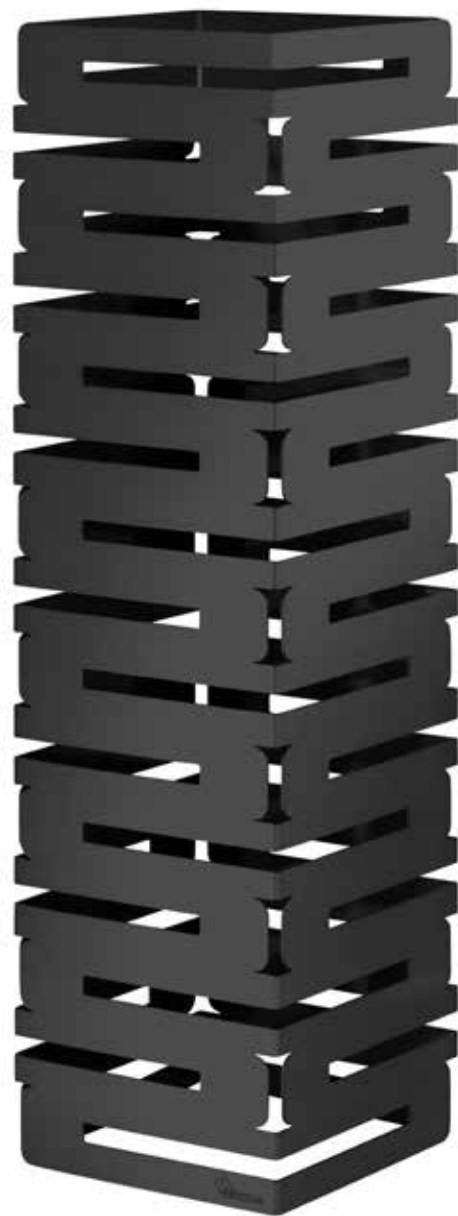

BUILDING A CUSTOM RISER DISPLAY STARTS HERE