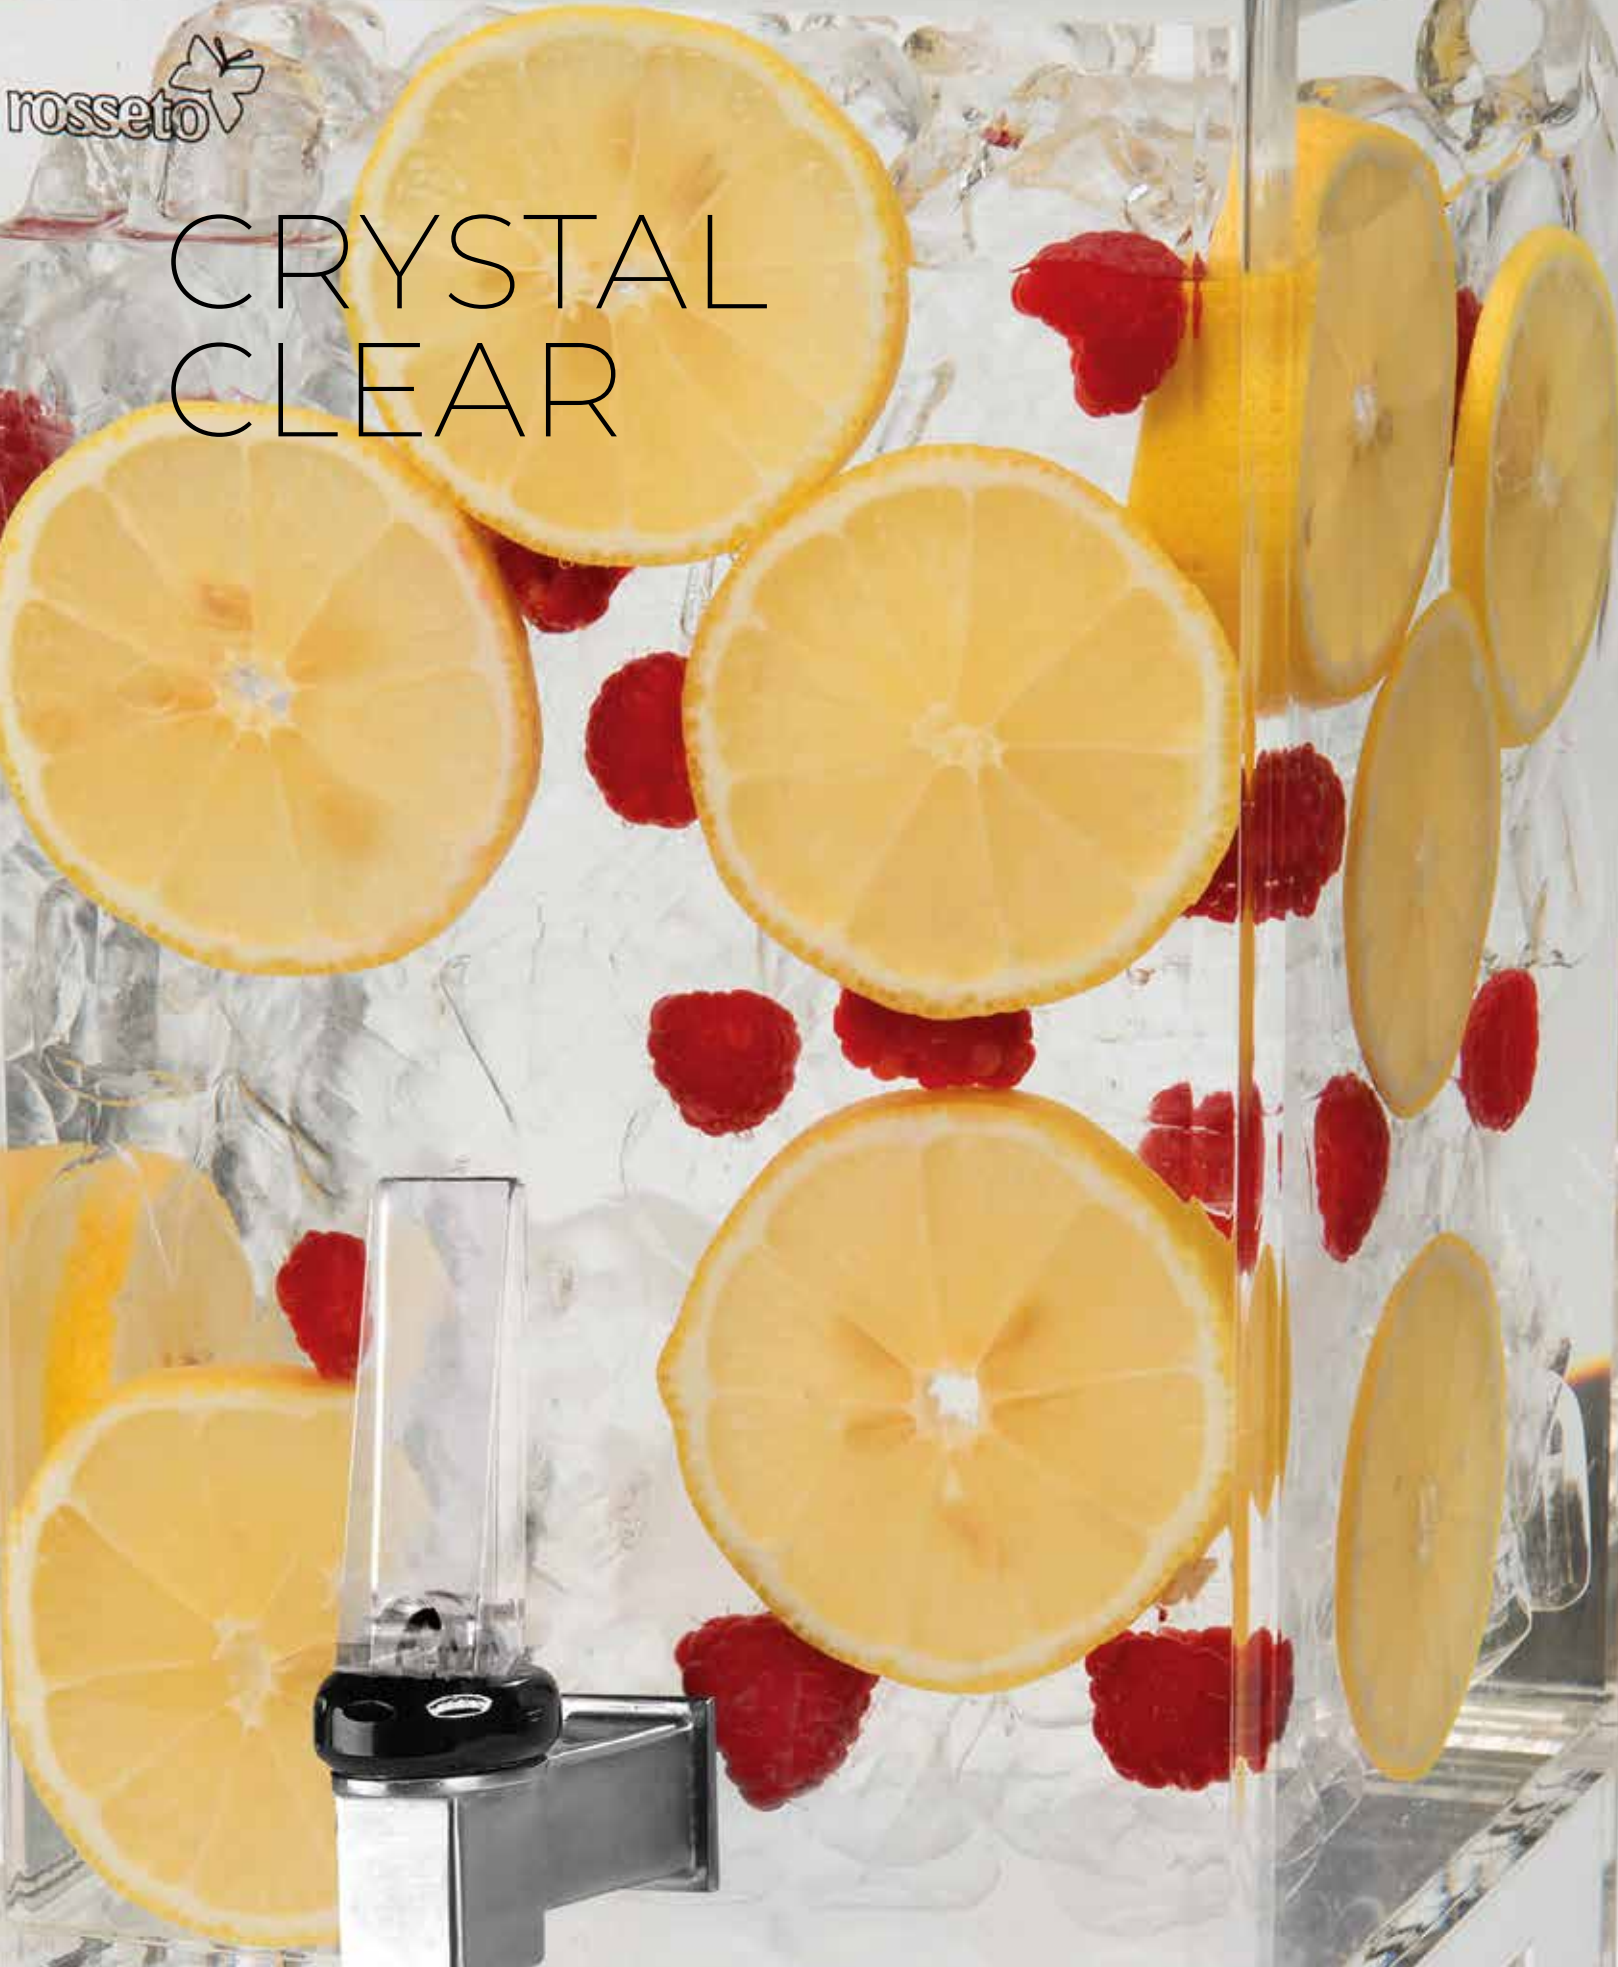

**Clear Acrylic 3 Gal.
Beverage Dispenser**
3 Gal / 11.4 L
8.75x8.75x19.25 in
22.23x22.23x48.9 cm
Item #LD194

**Clear Acrylic 2 Gal.
Beverage Dispenser**
2 Gal / 7.6 L
7.5x7.5x23.5 in
19.05x19.05x59.69 cm
Item # LD111

**Clear Acrylic 1 Gal.
Beverage Dispenser**
1 Gal / 3.8 L
7.5x7.5x16.75 in
19.05x19.05x42.55 cm
Item # LD106

CRYSTAL CLEAR