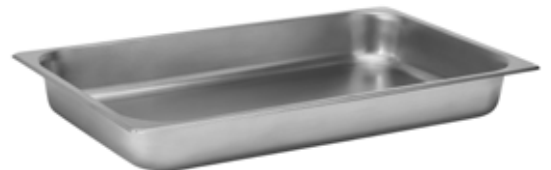

**Multi-Chef™ Rectangular Full
Size Steam Pan**
9.51 QT/9 L
20.9x12.8x2.6 in
53.1x32.5x6.6 cm
Item # SMM015