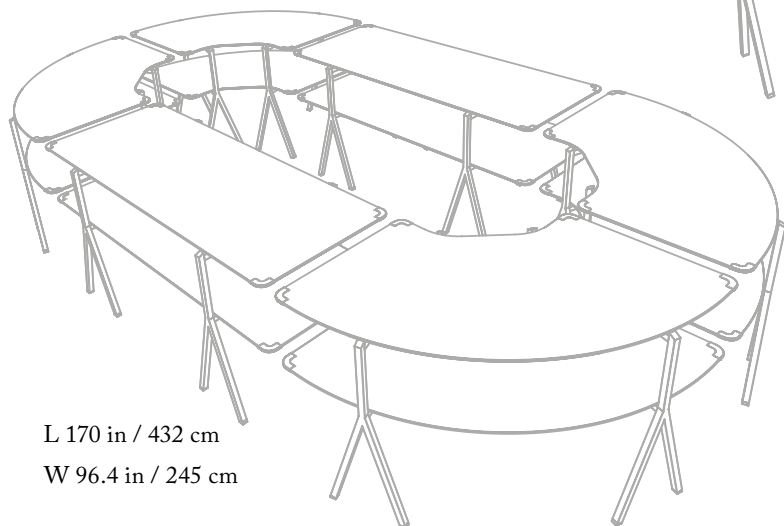

STORAGE AND TRANSIT

Modulite™ Storage Cart
76.6 x 30 x 78.3 in
194.5 x 76.2 x 199 cm
Item # MT-CART

ACTION ... GO ...

ENDLESS CONFIGURATIONS

L 170 in / 432 cm
W 96.4 in / 245 cm

97.8 in / 246.6 cm

L 208.10 in / 528.5 cm
W 50.4 in / 128.2 cm