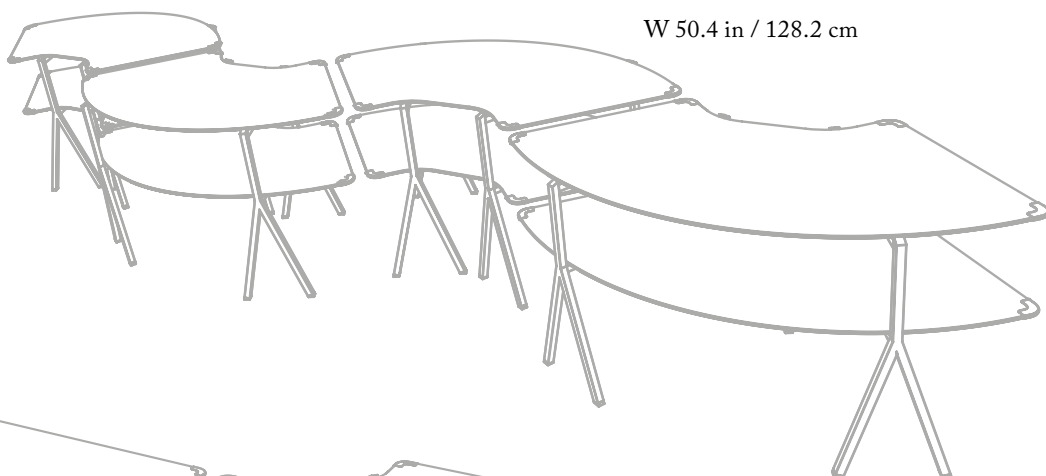

STORAGE AND TRANSIT

Modulite™ Storage Cart
76.6 x 30 x 78.3 in
194.5 x 76.2 x 199 cm
Item # MT-CART

ACTION ... GO ...

ENDLESS CONFIGURATIONS

L 170 in / 432 cm
W 96.4 in / 245 cm

97.8 in / 246.6 cm

L 208.10 in / 528.5 cm
W 50.4 in / 128.2 cm