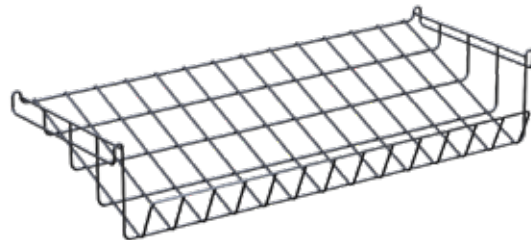

Modulite™ Wire Basket

33.7x14.4x6.6 in
85.6x36.6x16.8 cm
Item # MC-WS1