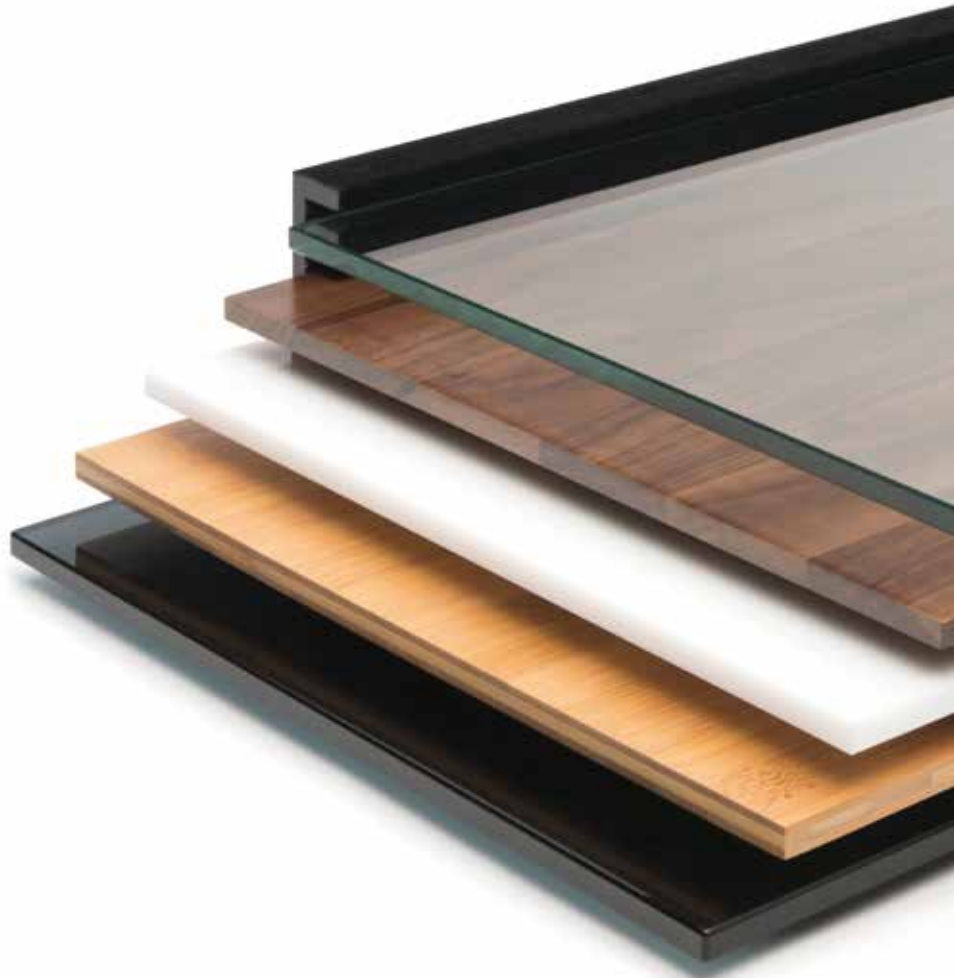

Kalderon Handmade Glass

All made with love by top designer Danny Kalderon, with an emphasis on exotic color combination