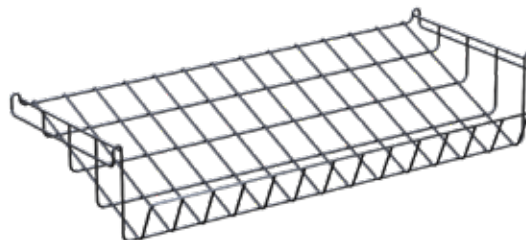

Modulite™ Wire Basket

33.7x14.4x6.6 in
85.6x36.6x16.8 cm
Item # MC-WS1