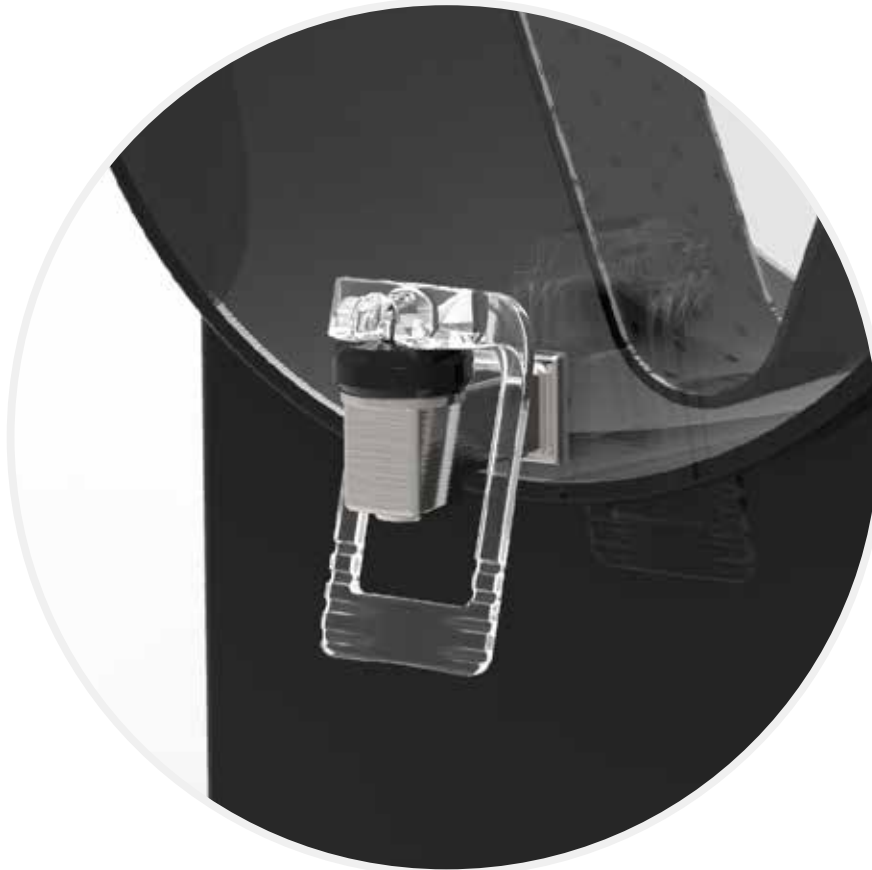

MAKE YOUR BEVERAGE STATION SAFE

New Hands Free faucet aligns with new health and safety guidelines.

Now available with all Rosseto Beverage Dispensers

**Hands Free Faucet,
Full Assembly**
2x3x3.5 in
Item # LDM016

*Works with all Rosseto
beverage dispensers and
any other dispensers with
a faucet hole of .65 inches!*