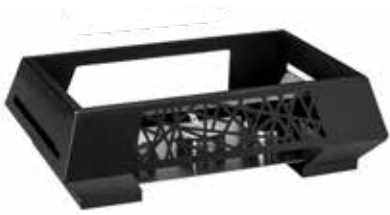

GEO Multi-Chef™ 7" Black Warmer
3 Fuel Holders & Burner Stand
24x16x7 in
60.96x40.64x17.78 cm
Item # SM384