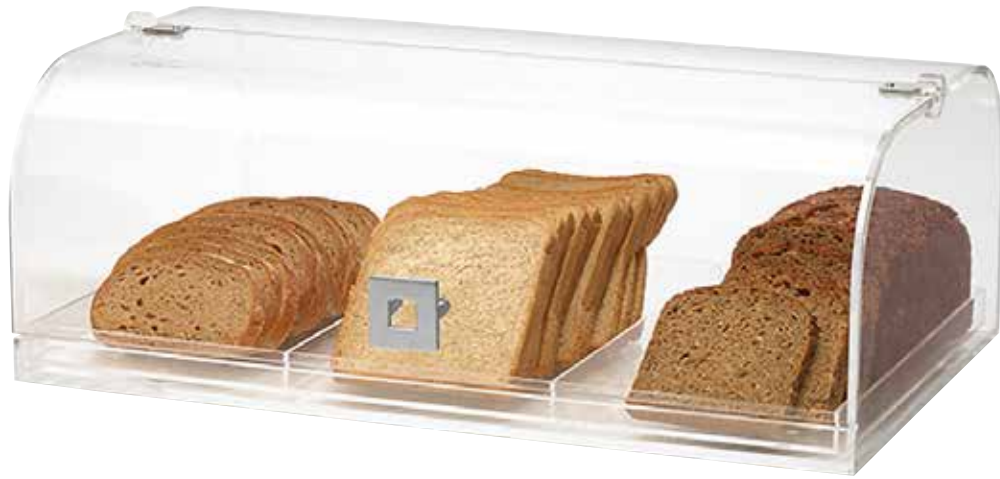

**Dome Bakery Case
with 3 Row Divider Tray**
19.13x12.75x7.5 in
48.59x32.38x19.05 cm
Item # BD119