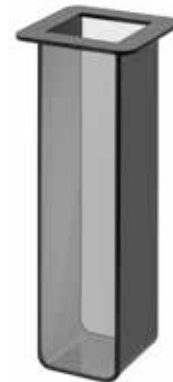

Removable Ice Chamber
5x5x13.75 in
12.7x12.7x34.93 cm
Item # LDF012 (Black)
Item # LDF013 (White)
Fits 3/5 Gal. Infusion Dispensers