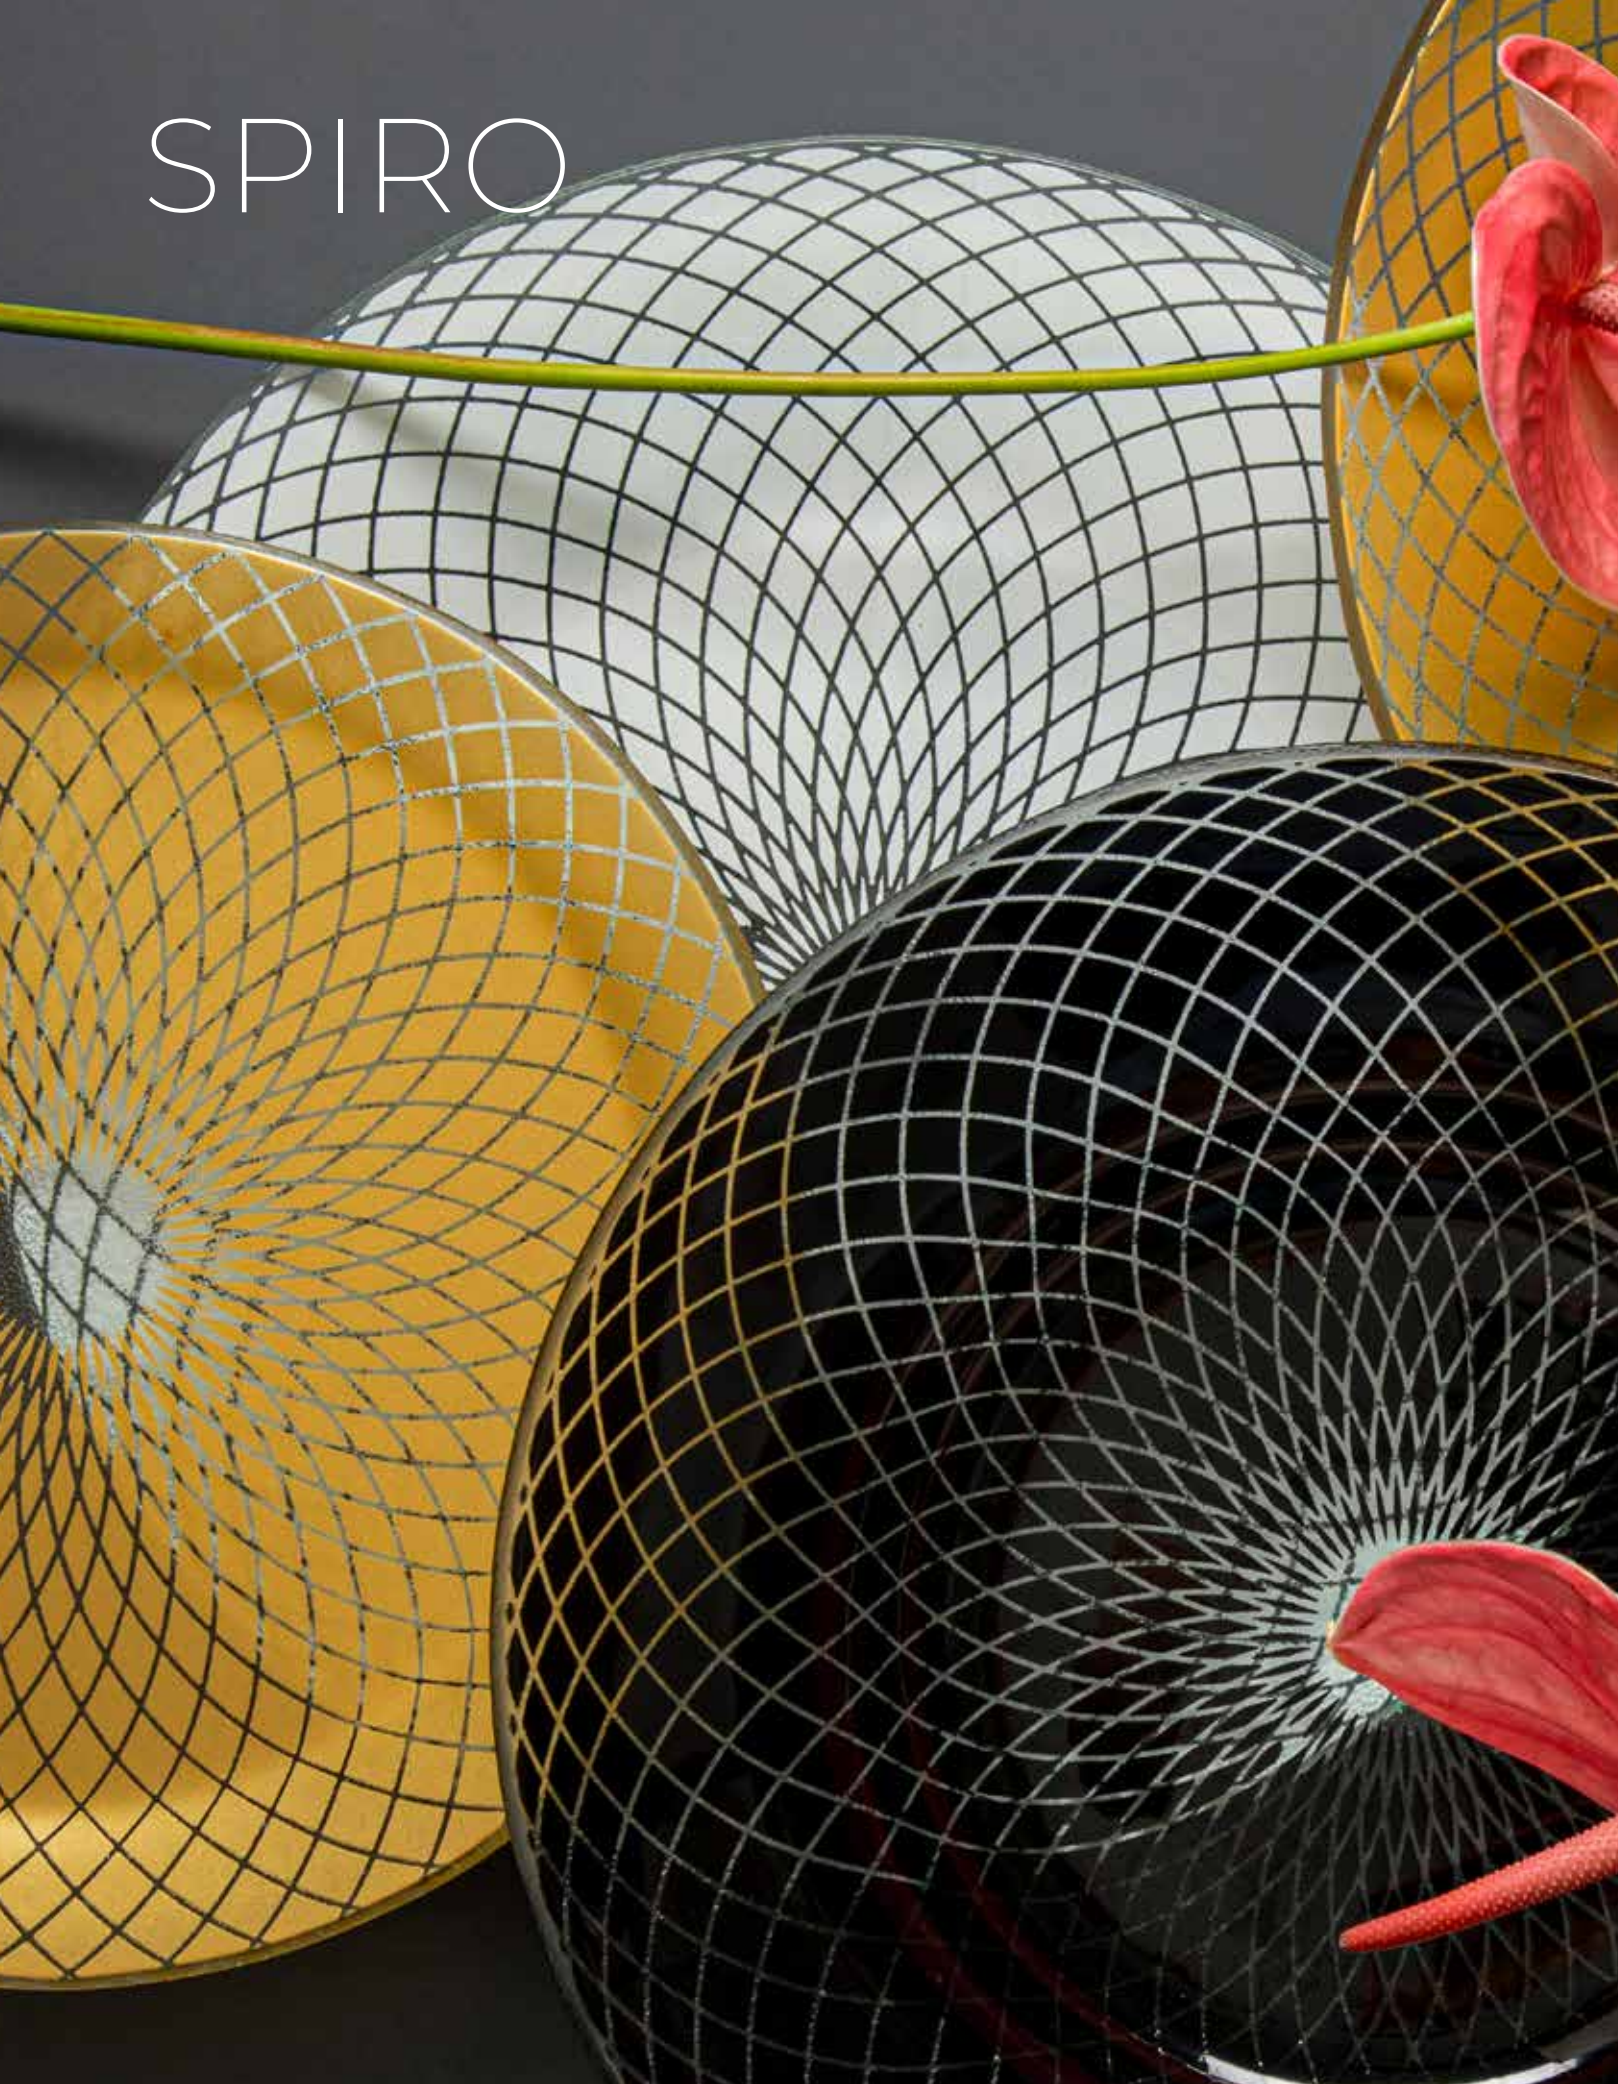

SPIRO

SPIRO

15.6" PLATTERS

**Spiro Black 15.6" Round
Handmade Glass Platter**
15.6x15.6x1.2 in
39.62x39.62x3.04 cm
Item # GLS036B

**Spiro Gold 15.6" Round
Handmade Glass Platter**
15.6x15.6x1.2 in
39.62x39.62x3.04 cm
Item # GLS036G