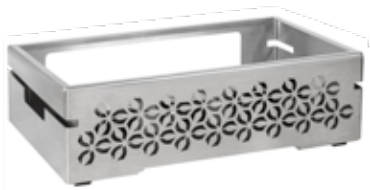

Iris™ Multi-Chef™ 7" Stainless Steel Warmer
3 Fuel Holders &
Reversible Burner Stand
21.5x13.5x7.5 in
53.3x34.3x19 cm
Item # SM259