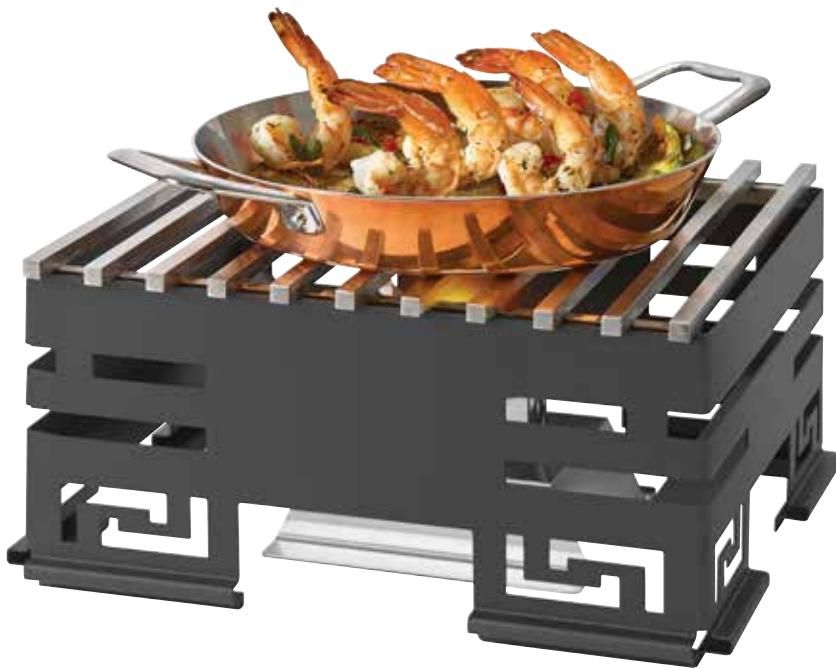

MINI-CHEF

Mini-Chef Warmer Kit
Track Grill, Burner Stand
& Fuel Holder
13.5x15x7.2 in
34.29x38.1x18.29 cm

Black Matte
Item # SK041

Stainless Steel
Item # SK033