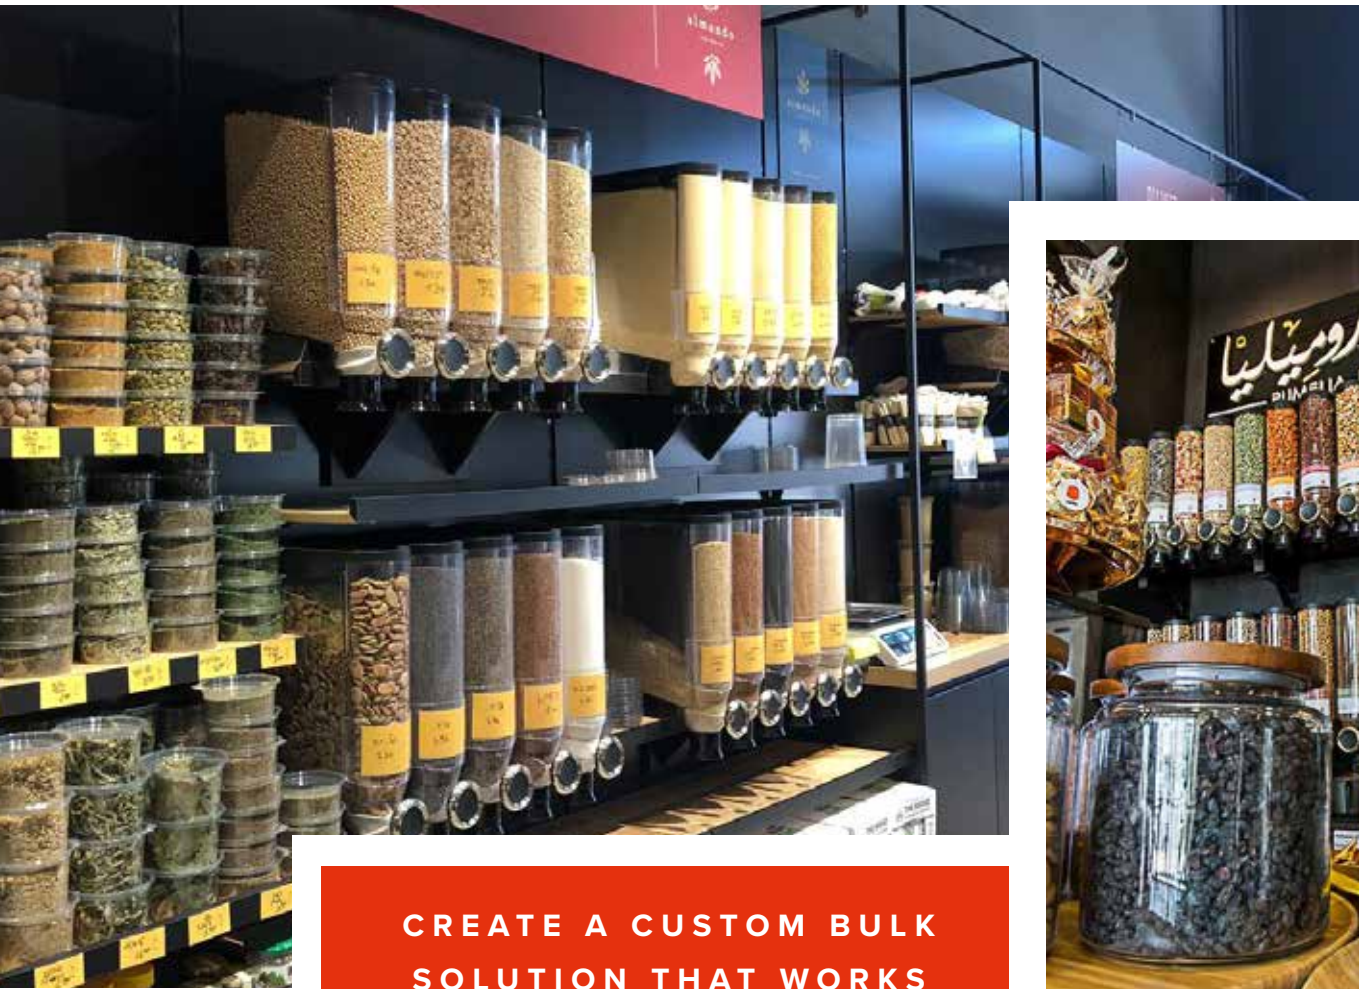

CREATE A CUSTOM BULK
SOLUTION THAT WORKS
WITH YOUR STORE DESIGN

THE BULKSHOP SHELF SYSTEM

Our BULKshop Shelf System connects to your existing Madix and Lozier gondola shelving systems.

Featuring Rosseto's patented portion-control dispensers, innovative catch trays and customizable branding options, the BULKshop Shelf System was thoughtfully designed to help reduce food waste and labor and, ultimately, increase sales.