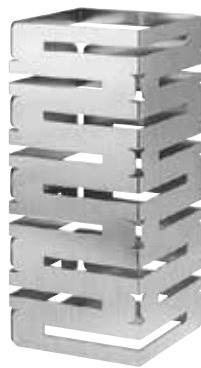

Stainless Steel
Item # SM227