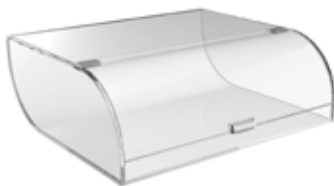

Single Tier Acrylic Bakery Case

15 x 12.75 x 5.25 in
38.1 x 32.4 x 13.34 cm
Item # BAKST2248