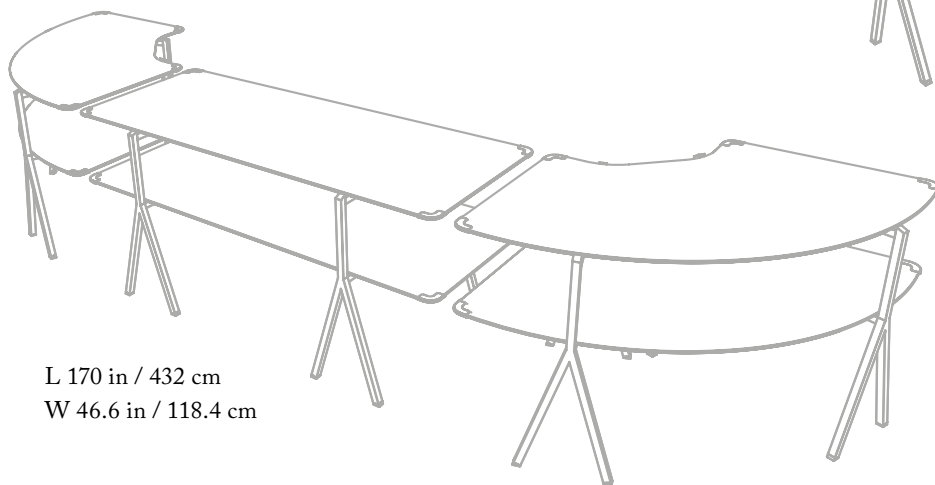

w/4.5' Black Display Arm
Item # MT-BKCBDA

**Modulite™ Black Shelf
Surface Bracket**
10 x 3.8 x 12.3 in
25.4 x 9.7 x 31.2 cm
Item # MT-BKBRACKET

**Modulite™ Stainless Steel
Shelf Surface Bracket**
Item # MT-SSBRACKET

STORAGE AND TRANSIT

Modulite™ Storage Cart
76.6 x 30 x 78.3 in
194.5 x 76.2 x 199 cm
Item # MT-CART

ACTION ... GO ...

ENDLESS CONFIGURATIONS

L 170 in / 432 cm
W 96.4 in / 245 cm

97.8 in / 246.6 cm

L 208.10 in / 528.5 cm
W 50.4 in / 128.2 cm